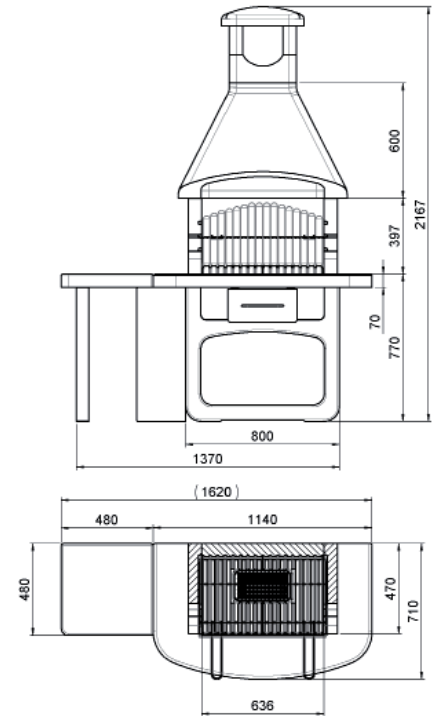

57666

5710146E

cm 67x40
Chromium plated grill

kg 530

8/10

95x60 H.160

45

40

Charcoal-burning

COMPONENTS

| NR. | DESCRIPTION | CODE |
|-------|-----------------------|------------|
| 1/2 | BASE | 27168 |
| 3/4 | BASE FOR SIDE ELEMENT | 27100050BI |
| 5 | WORK TOP | 27438 |
| 6 | SIDE TOP | 27343 |
| 7 | RIGHT SIDE | 27443 |
| 8 | BACKSIDE | 27441 |
| 9 | LEFT SIDE | 27444 |
| 10 | HOOD | 27032 |
| 11 | FLUE | 27500 |
| 12/13 | CHIMNEY CAP SUPPORT | 27501 |
| 14 | CHIMNEY CAP | 27034 |
| 15+16 | FIRE BRICKS | 27027 |
| 17 | CASR IRON GRILL | 4130825 |
| 18 | ASH BOX | 1400912260 |
| 19 | CHROMIUM PLATED GRILL | 1400938200 |