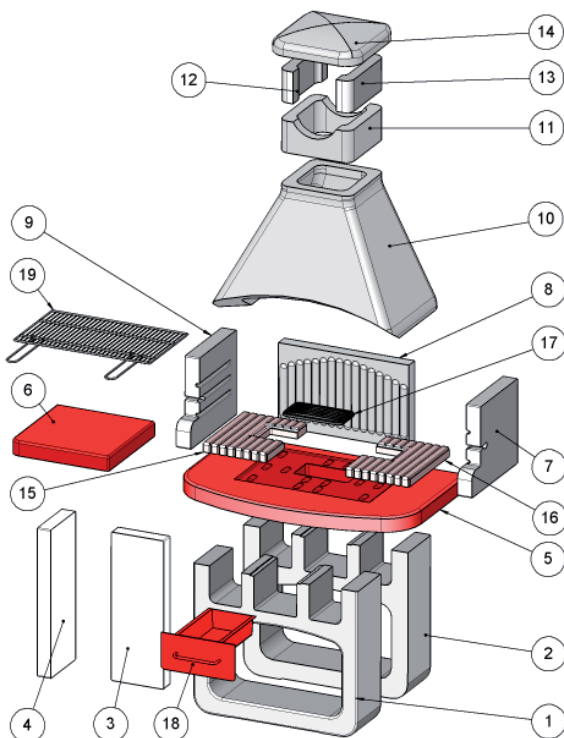

57666

5710146E

cm 67x40
Chromium plated grill

kg 530

8/10

95x60 H.160

45

40

Barbecue with colored worktop and fireplace made of high quality refractory materials. Complete with chromium plated grill adjustable on three levels and lateral interchangeable worktop. Designed with placement for a SUNDAY® spit For use with charcoal!

Charcoal-burning

COMPONENTS

| NR. | DESCRIPTION | CODE |
|-------|-----------------------|------------|
| 1/2 | BASE | 27168 |
| 3/4 | BASE FOR SIDE ELEMENT | 27100050BI |
| 5 | WORK TOP | 27438 |
| 6 | SIDE TOP | 27343 |
| 7 | RIGHT SIDE | 27443 |
| 8 | BACKSIDE | 27441 |
| 9 | LEFT SIDE | 27444 |
| 10 | HOOD | 27032 |
| 11 | FLUE | 27500 |
| 12/13 | CHIMNEY CAP SUPPORT | 27501 |
| 14 | CHIMNEY CAP | 27034 |
| 15+16 | FIRE BRICKS | 27027 |
| 17 | CASR IRON GRILL | 4130825 |
| 18 | ASH BOX | 1400912260 |
| 19 | CHROMIUM PLATED GRILL | 1400938200 |