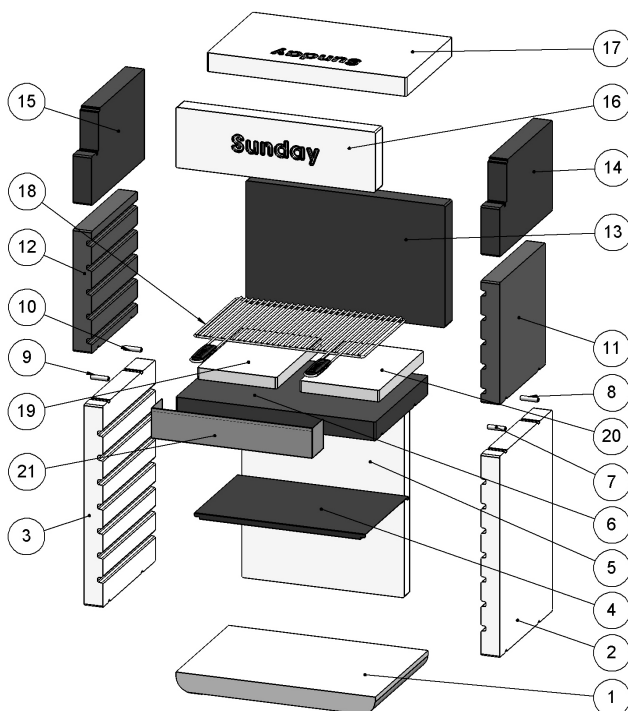

28

A barbecue in neutral colours made of granulated marble BIANCO CARRARA, while the hearth is of granulated marble GREY. It comes with a strong chromed grille with comfort handles that can be positioned on four levels and with a metal shelf that can also be positioned at different heights. It is easy to assemble with SUNDAY® BETONFAST glue that can be purchased separately among the wide range of accessories dedicated to the SUNDAY® ONE line. Can be used with charcoal and wood.

Wood and charcoal burning

Quick and easy assembly

DUO System

DUO System

COMPONENTS

NR.	DESCRIPTION	CODE
1	BASE	27120120BI
2/3	BASE	27120080BI
4	METAL SHELF	1401318230
5	BASE BACKSIDE	27120240BI
6	WORK TOP	27120130NE
7/8/9/10	BUSHING	1201204100
11/12	SIDE	27120070NE
13	BACKSIDE	27120100NE
14	CHIMNEY CAP RIGHT SUPPORT	27120150NE
15	CHIMNEY CAP LEFT SUPPORT	27120160NE
16	VEIL	27120090BI
17	CHIMNEY CAP	27120100BI
18	CHROMIUM PLATED GRILL 60x40	4012039
19/20	FIRE BRICKS	27120060SP
21	SAFETY EMBERS STOP	1401318230