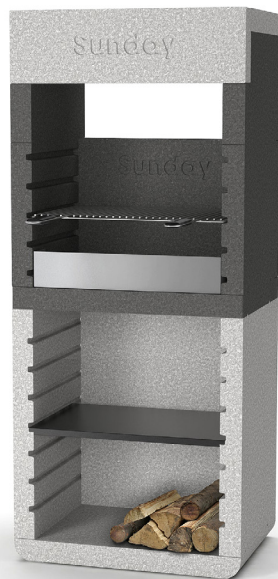

ONE HOOD

5712004

5712004E

cm 60x40
Chromium plated grill

kg 450

6/8

82x60 H.95

53

28

A barbecue in neutral colours made of granulated marble BIANCO CARRARA, while the hearth is of granulated marble GREY. It comes with a strong chromed grille with comfort handles that can be positioned on four levels and with a metal shelf that can also be positioned at different heights. It is easy to assemble with SUNDAY® BETONFAST glue that can be purchased separately among the wide range of accessories dedicated to the SUNDAY® ONE line. Can be used with charcoal and wood.

Wood and charcoal burning

Quick and easy assembly

DUO System

DUO System

COMPONENTS

NR.	DESCRIPTION	CODE
1	BASE	27120120BI
2/3	BASE	27120080BI
4	METAL SHELF	1401318230
5	BASE BACKSIDE	27120240BI
6	WORK TOP	27120130NE
7/8/9/10	BUSHING	1201204100
11/12	SIDE	27120070NE
13	BACKSIDE	27120100NE
14	CHIMNEY CAP RIGHT SUPPORT	27120150NE
15	CHIMNEY CAP LEFT SUPPORT	27120160NE
16	VEIL	27120090BI
17	CHIMNEY CAP	27120100BI
18	CHROMIUM PLATED GRILL 60x40	4012039
19/20	FIRE BRICKS	27120060SP
21	SAFETY EMBERS STOP	1401318230