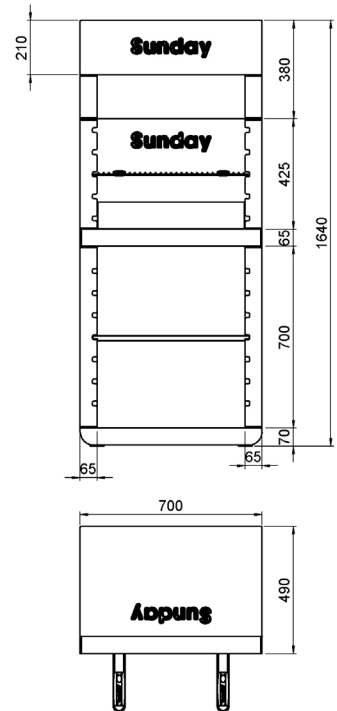

ONE HOOD

5712004

5712004E

cm 60x40
Chromium plated grill

kg 450

6/8

82x60 H.95

53

28

A barbecue in neutral colours made of granulated marble BIANCO CARRARA, while the hearth is of granulated marble GREY. It comes with a strong chromed grille with comfort handles that can be positioned on four levels and with a metal shelf that can also be positioned at different heights. It is easy to assemble with SUNDAY® BETONFAST glue that can be purchased separately among the wide range of accessories dedicated to the SUNDAY® ONE line. Can be used with charcoal and wood.